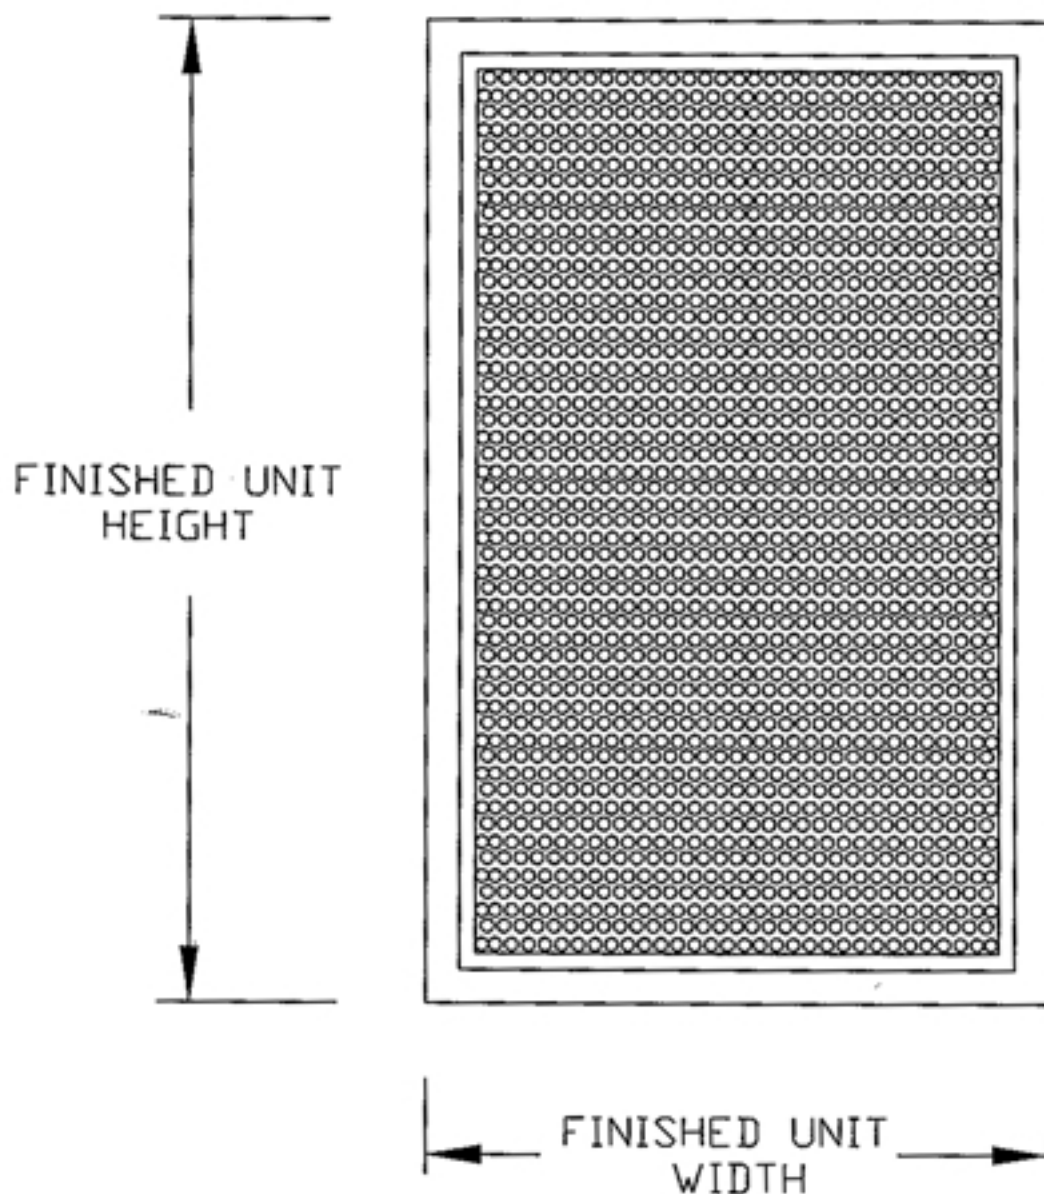

The size of the Versa Shield panel should be the same size as the existing window screen.

The existing window screen track system or the existing top mounted swivel channels should be used to mount the Versa Shield panel. Additional mounting clips are furnished to secure each panel at the window sill.

Insect screen is intimately attached to the inside of the protective membrane.